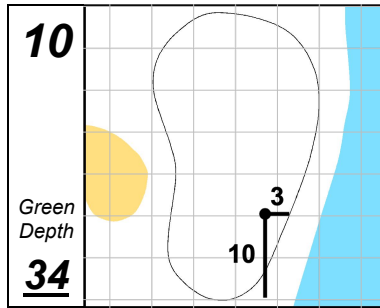

John Deere Classic

TPC Deere Run