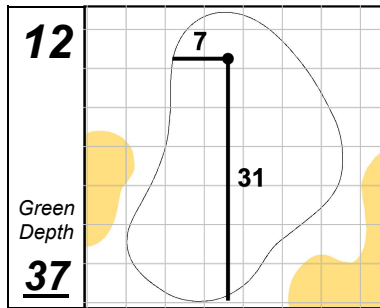

John Deere Classic

TPC Deere Run