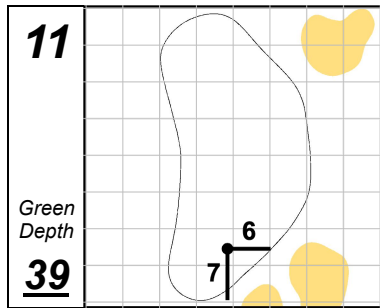

John Deere Classic

TPC Deere Run