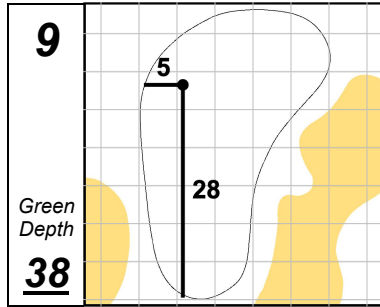

John Deere Classic

TPC Deere Run