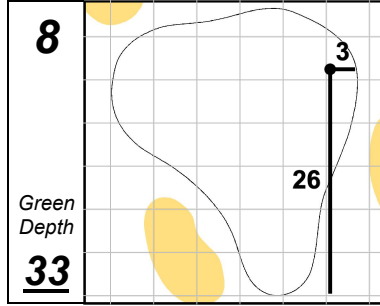

John Deere Classic

TPC Deere Run