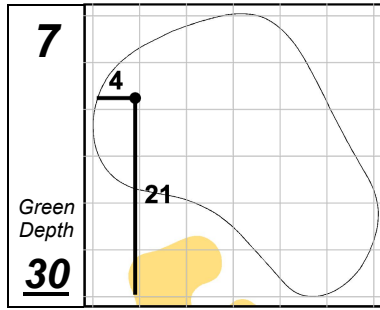

John Deere Classic

TPC Deere Run